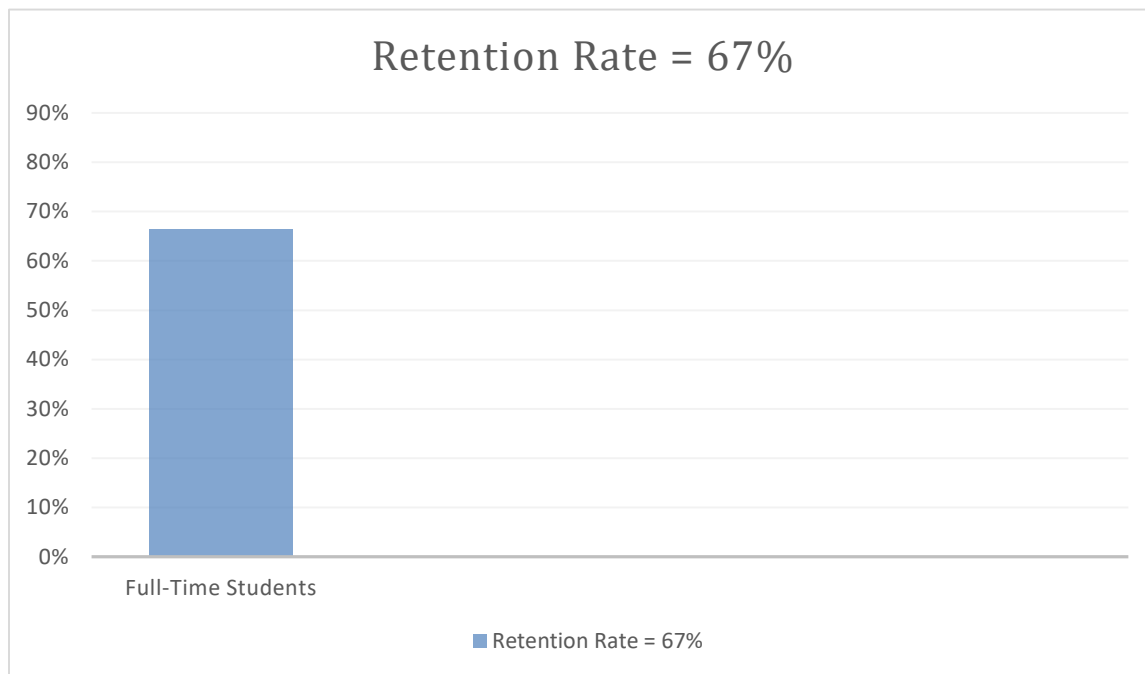

FIRST-TO-SECOND YEAR RETENTION RATES

Retention rates measure the percentage of first-time students who return to the institution to continue their studies the following fall. These rates only measure first-time students never having attended college before. Therefore, these rates do not reflect an accurate retention rate of the entire student body. Please contact the institution's Campus Director for more accurate retention rates for the entire student body.

Retention rates measure the percentage of first-time students who return to the institution to continue their studies the following fall.

RETENTION RATES FOR FIRST-TIME STUDENTS

Percentage of Students Who Began Their Studies in Fall 2021 and Returned in Fall 2022