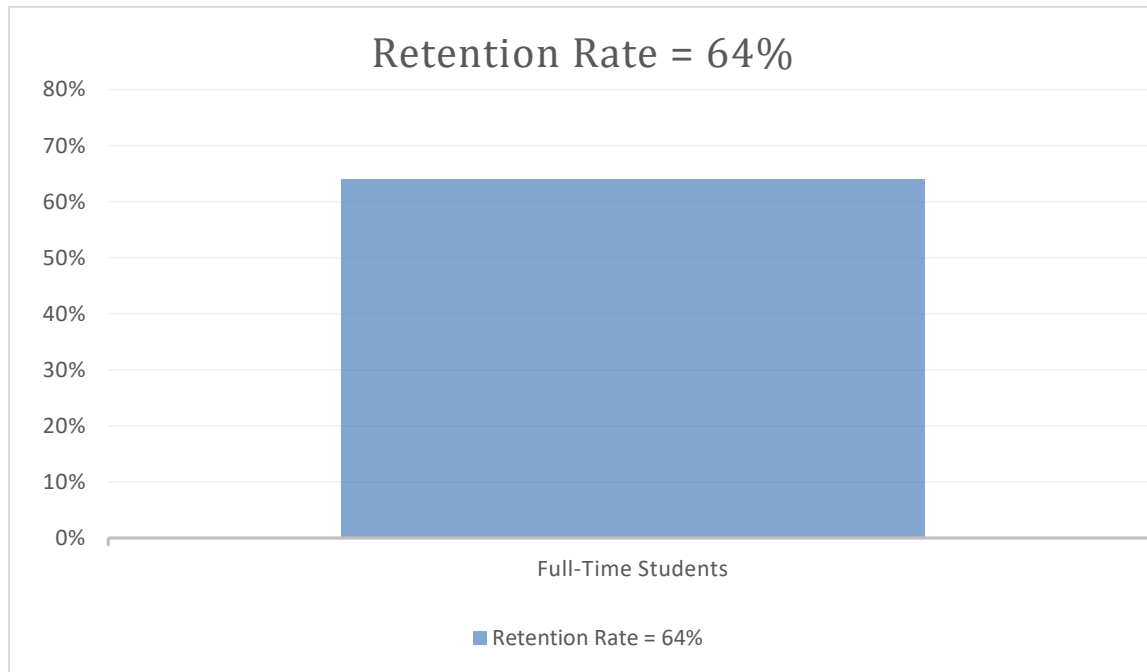

RETENTION RATES FOR FIRST-TIME STUDENTS

Percentage of Students Who Began Their Studies in Fall 2021 and Returned in Fall 2022

This is the most recent information the institution reported to the National Center for Education Statistics through IPEDS reporting. Please visit the College Navigator Website at:

[https://nces.ed.gov/collegenavigator/?q=west%2bvirginia%2bJunior%](https://nces.ed.gov/collegenavigator/?q=west%2bvirginia%2bJunior%2b)

for more statistical information about the institution.